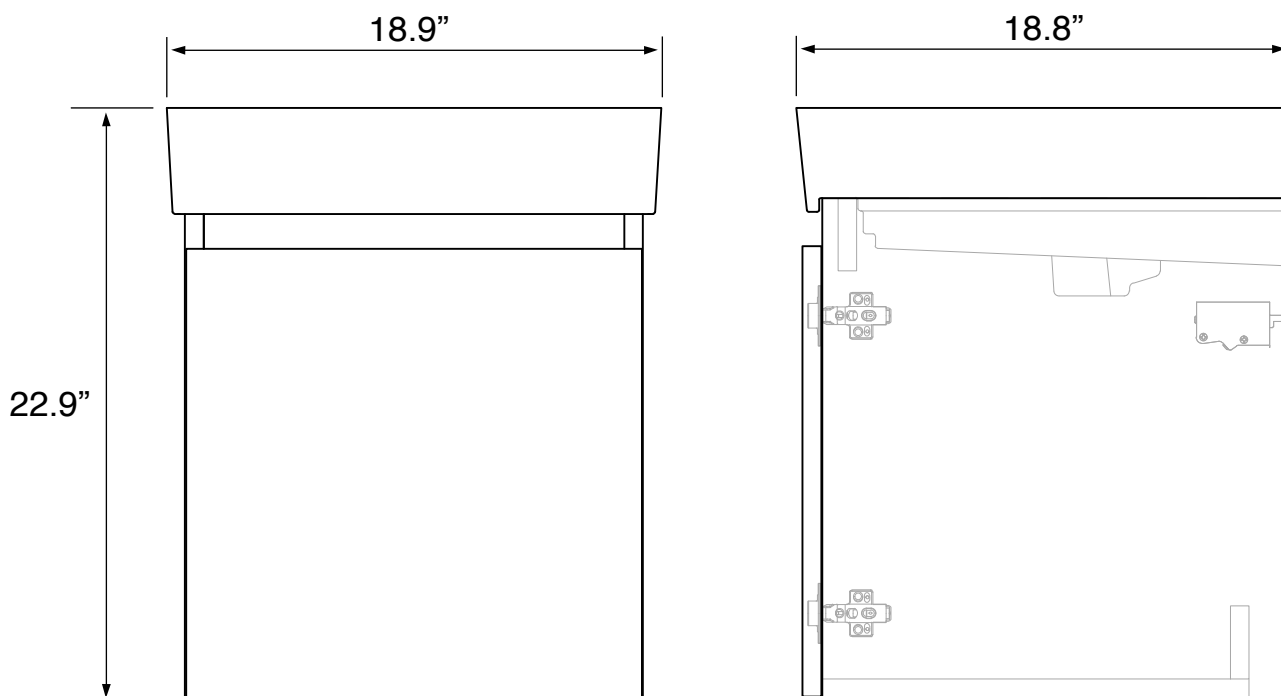

Installation

- Wall mounted installation.

Configurations

- Single hole.
- Three hole (special order).

Nameek's One-Year Limited Warranty

See website for warranty information details.

Vanity Cabinet Color/Finish Details

Color	Description
	Matte Black

Technical Information

Bowl type:	Single
Installation:	Wall mounted
Bowl dimensions:	Depth: 4.8"
	Width: 13.8"
	Length: 18.3"
Drain hole:	1.75"
Faucet hole:	1.38"
Hole configurations:	1, 3
Weight:	80 lbs