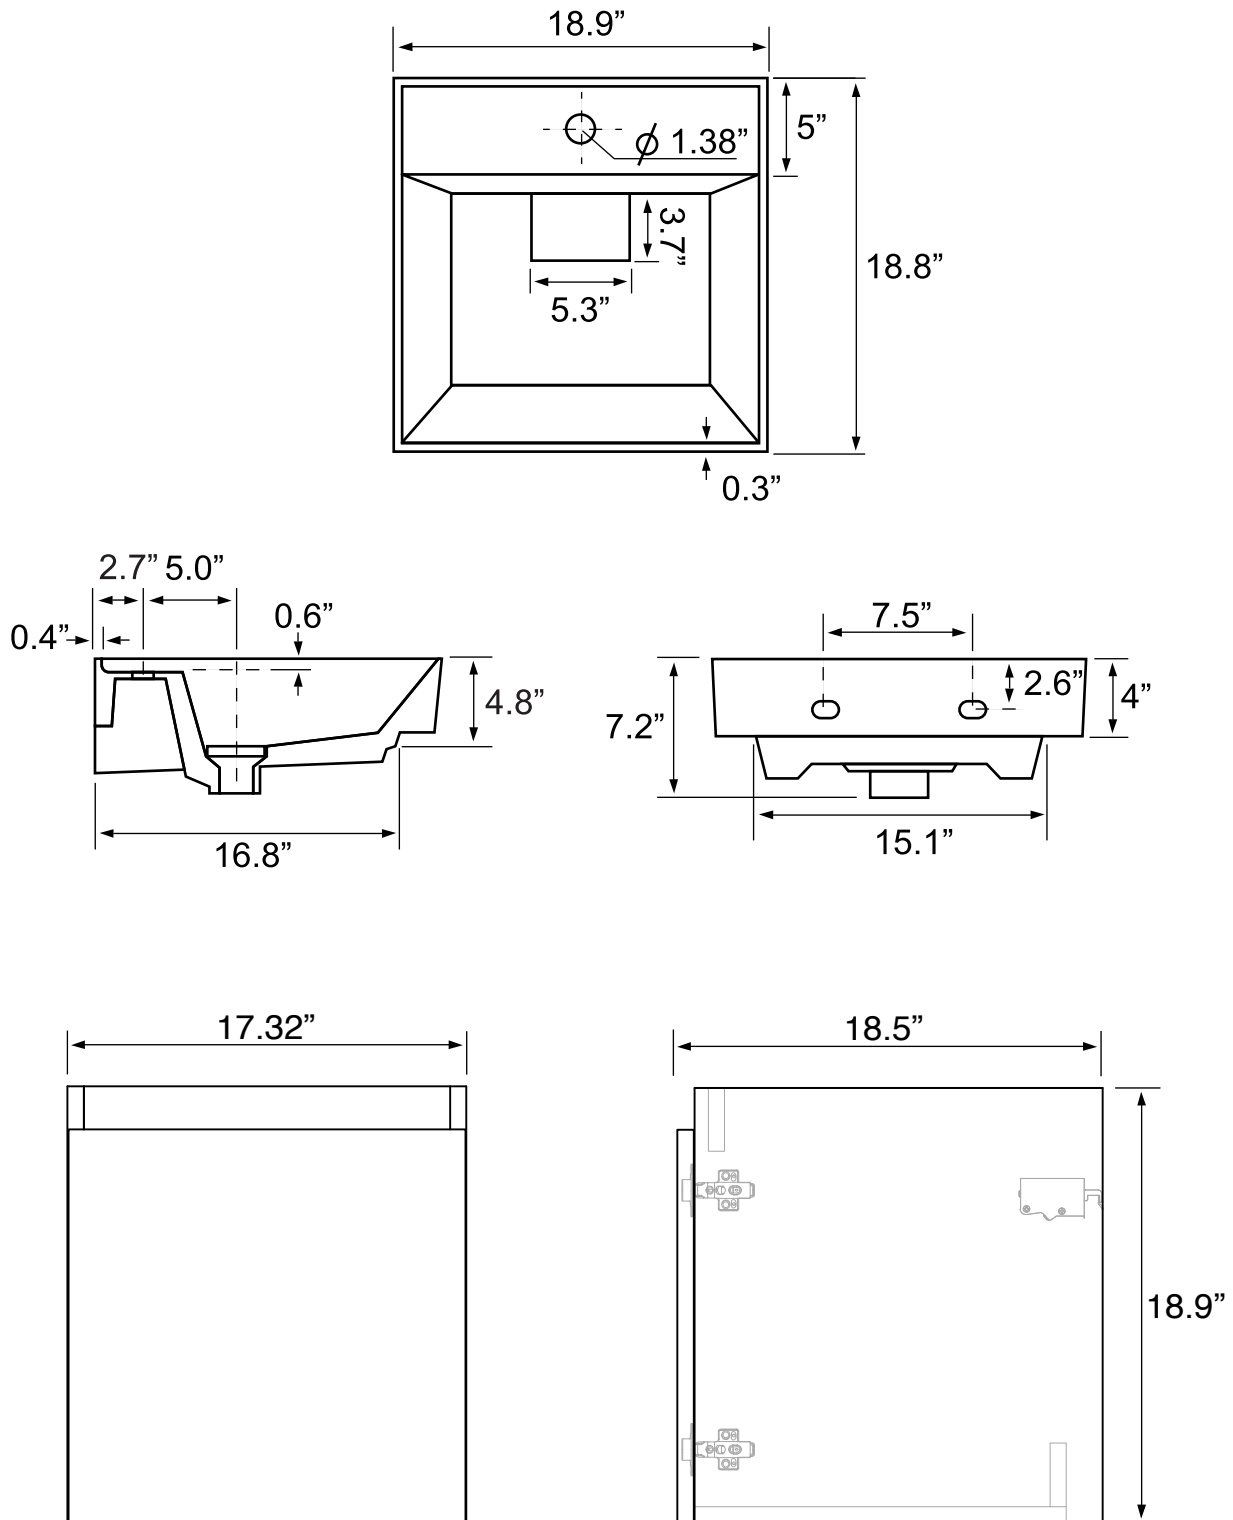

Installation

- Wall mounted installation.

Configurations

- Single hole.
- Three hole (special order).

Nameek's One-Year Limited Warranty

See website for warranty information details.

Vanity Cabinet Color/Finish Details

Color	Description
	Matte Black

Technical Information

Bowl type:	Single
Installation:	Wall mounted
Bowl dimensions:	Depth: 4.8"
	Width: 13.8"
	Length: 18.3"
Drain hole:	1.75"
Faucet hole:	1.38"
Hole configurations:	1, 3
Weight:	80 lbs